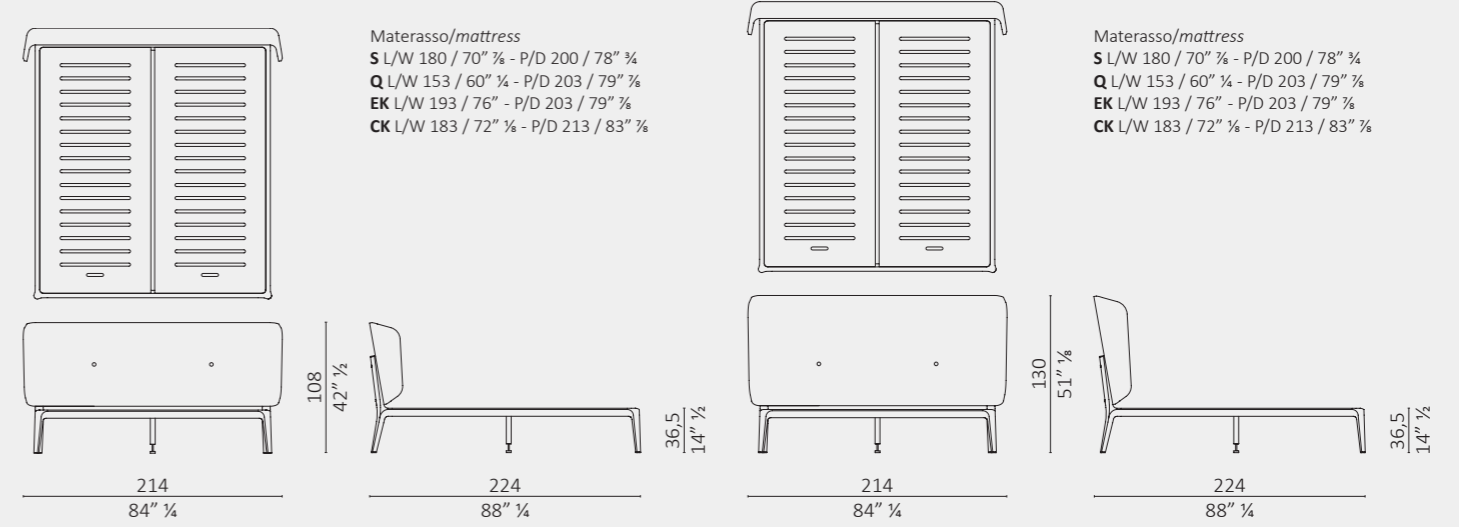

Buonanotte Valentina testata alta/high headboard

DC bed parti in metallo/metal parts

DC bed

Demasiado Corazon Standard - Queen - Eastern King - California King

Sleeping Muse Standard - Queen - Eastern King - California King