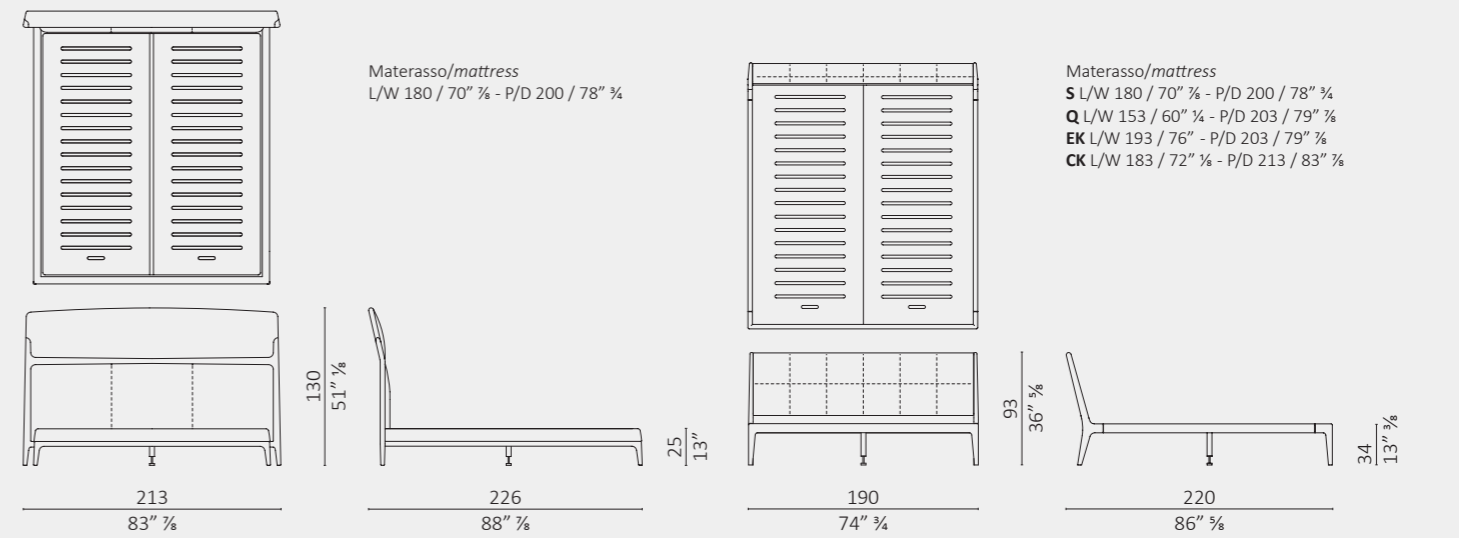

Tomorrow Morning

Brad Standard - Queen - Eastern King - California King