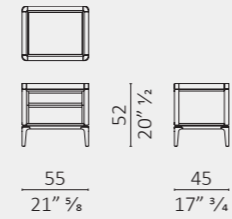

Duck bench

Olympia

Sleeping Muse bench

Sweet Dreams bench

Ainda comodino/bedside table

Ainda cassettiera/chest of drawers

Bandeja

Full small comodino/bedside table

Full large comodino/bedside table

Full small cassettiera/chest of drawers

Full medium cassettiera/chest of drawers

Full large cassettiera/chest of drawers

Oblique cassettiera/chest of drawers

Indice prodotti | *Products index*