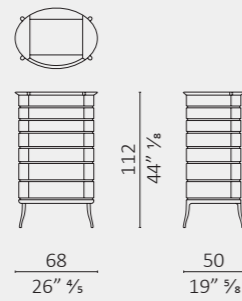

Duck bench

Olympia

Sleeping Muse bench

Sweet Dreams bench

Ainda comodino/bedside table

Ainda cassettiera/chest of drawers

Bandeja

Full small comodino/bedside table

Full large comodino/bedside table

Full small cassettiera/chest of drawers

Full medium cassettiera/chest of drawers

Full large cassettiera/chest of drawers

Oblique cassettiera/chest of drawers

Indice prodotti | *Products index*