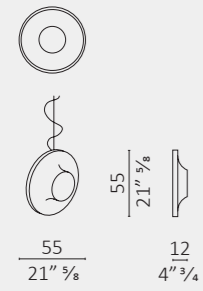

Mini Groove
Studio CC

Bloody Mary
Giuseppe Casarosa

Set
Giuseppe Casarosa

Chevron
Draw Studio

Muse
Draw Studio

After Glow P

After Glow C

After Glow N