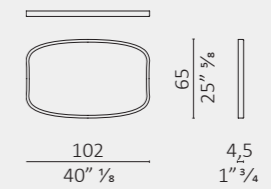

Tap 1 tubo/1 tube

Tap 4 tubi/4 tubes

Face

After Glow T

Blass

Blass

Groove

Groove