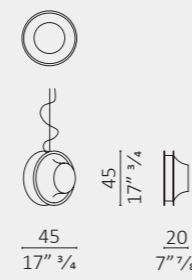

Mini Groove
Studio CC

Bloody Mary
Giuseppe Casarosa

Set
Giuseppe Casarosa

Chevron
Draw Studio

Muse
Draw Studio

After Glow P

After Glow C

After Glow N