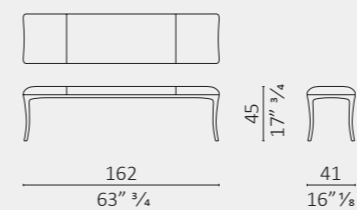

testata legno o rivestita in pelle/headboard wood or covered in leather

Duck bench